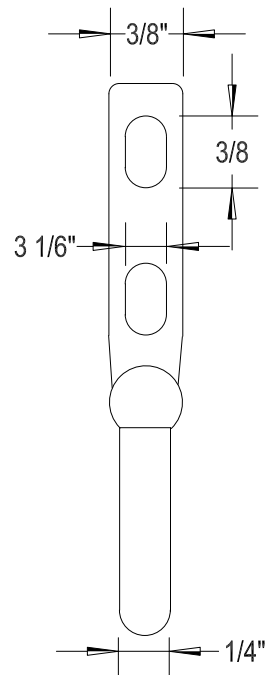

## SLH HOOK

"STEEL LOCKER HOOK"

FRONT VIEW

MATERIAL: STEEL

COLOR: SILVER