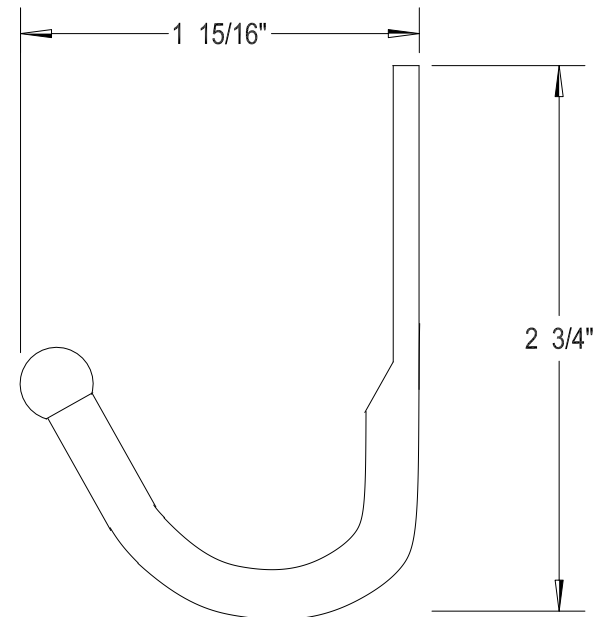

## SLH HOOK

"STEEL LOCKER HOOK"

FRONT VIEW

MATERIAL: STEEL

COLOR: SILVER