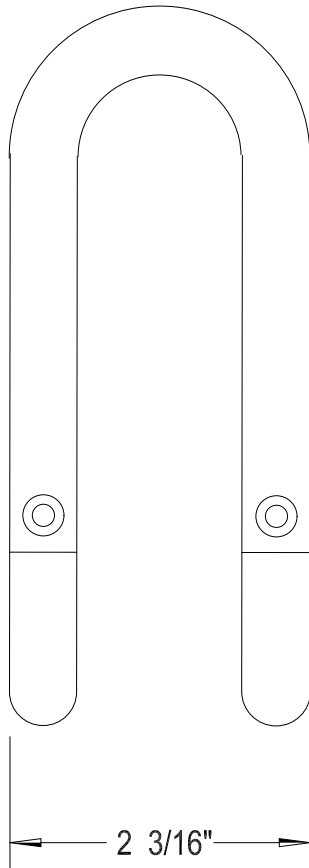

EMCO SPECIALTY PRODUCTS, INC

408 MIAMI AVE. KANSAS CITY, KS 66105 913-281-4555/FAX 913-281-4554

M10 HOOK

MATERIAL : ALUMINUM

COLORS: CHROME
RED
YELLOW
BROWN
BLACK