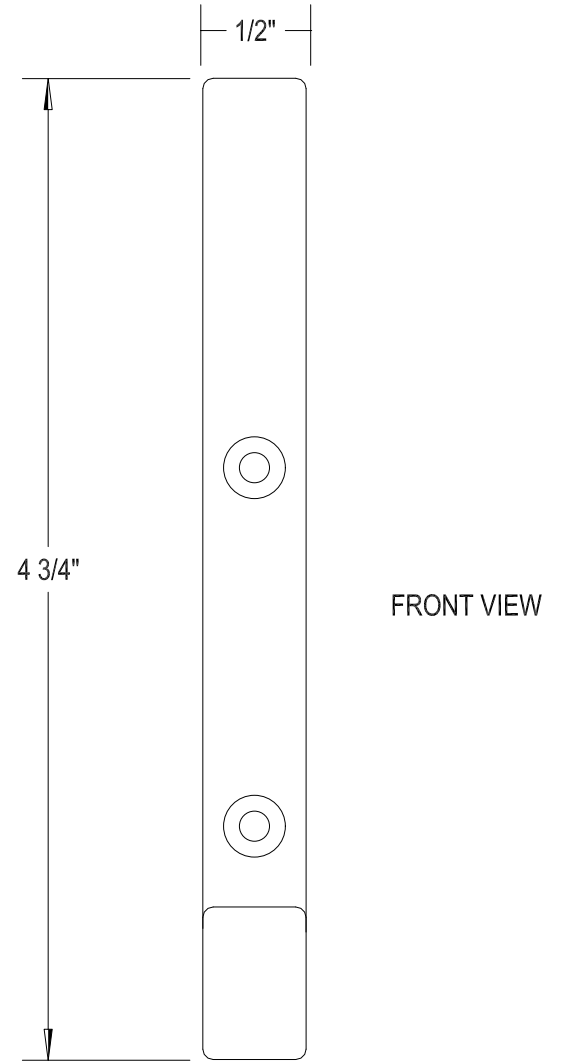

# HARDYHOOK

*UNBREAKABLE PLASTIC HOOK*

MATERIAL: INDUSTRIAL NYLON

COLOR: BLACK  
LT GRAY  
RED  
ORANGE  
YELLOW  
LT BLUE  
DARK BLUE  
LT GREEN  
DARK GREEN  
PURPLE

SUPPORTS UP TO 32#S WITHOUT FLEXING

A PRODUCT OF ENGLAND