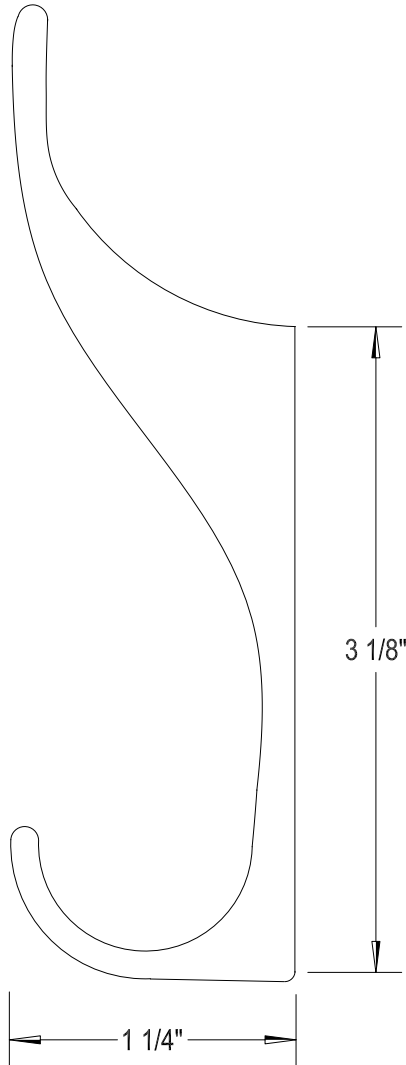

# HARDYHOOK

*UNBREAKABLE PLASTIC HOOK*

MATERIAL: INDUSTRIAL NYLON

COLOR: BLACK  
LT GRAY  
RED  
ORANGE  
YELLOW  
LT BLUE  
DARK BLUE  
LT GREEN  
DARK GREEN  
PURPLE

SUPPORTS UP TO 32#S WITHOUT FLEXING

A PRODUCT OF ENGLAND