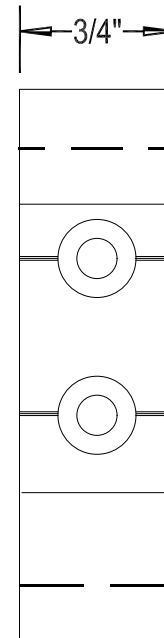

## D10 HOOK

FRONT VIEW

NOTES:

1. ALUMINUM

2. COLORS: SILVER, BLACK, ALMOND, ANTIQUE BRASS,  
DARK BROWN