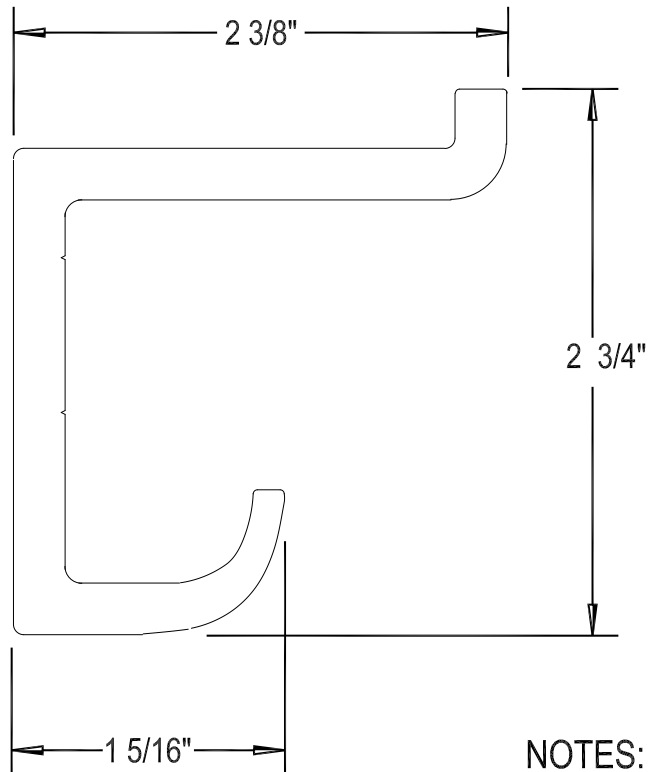

## D10 HOOK

FRONT VIEW

NOTES:

1. ALUMINUM

2. COLORS: SILVER, BLACK, ALMOND, ANTIQUE BRASS,  
DARK BROWN