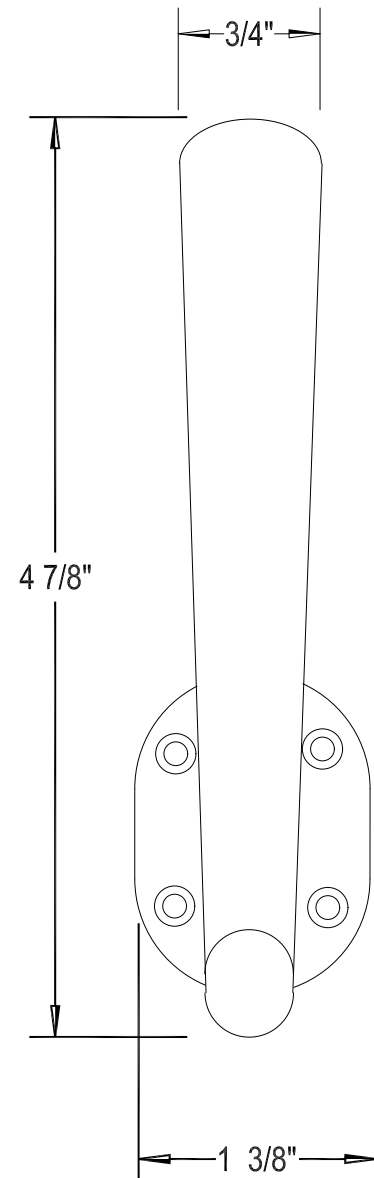

EMCO SPECIALTY PRODUCTS, INC

408 MIAMI AVE. KANSAS CITY, KS 66105 913-281-4555/FAX 913-281-4554

A10 HOOK

MATERIAL: ALUMINUM

COLOR: SILVER