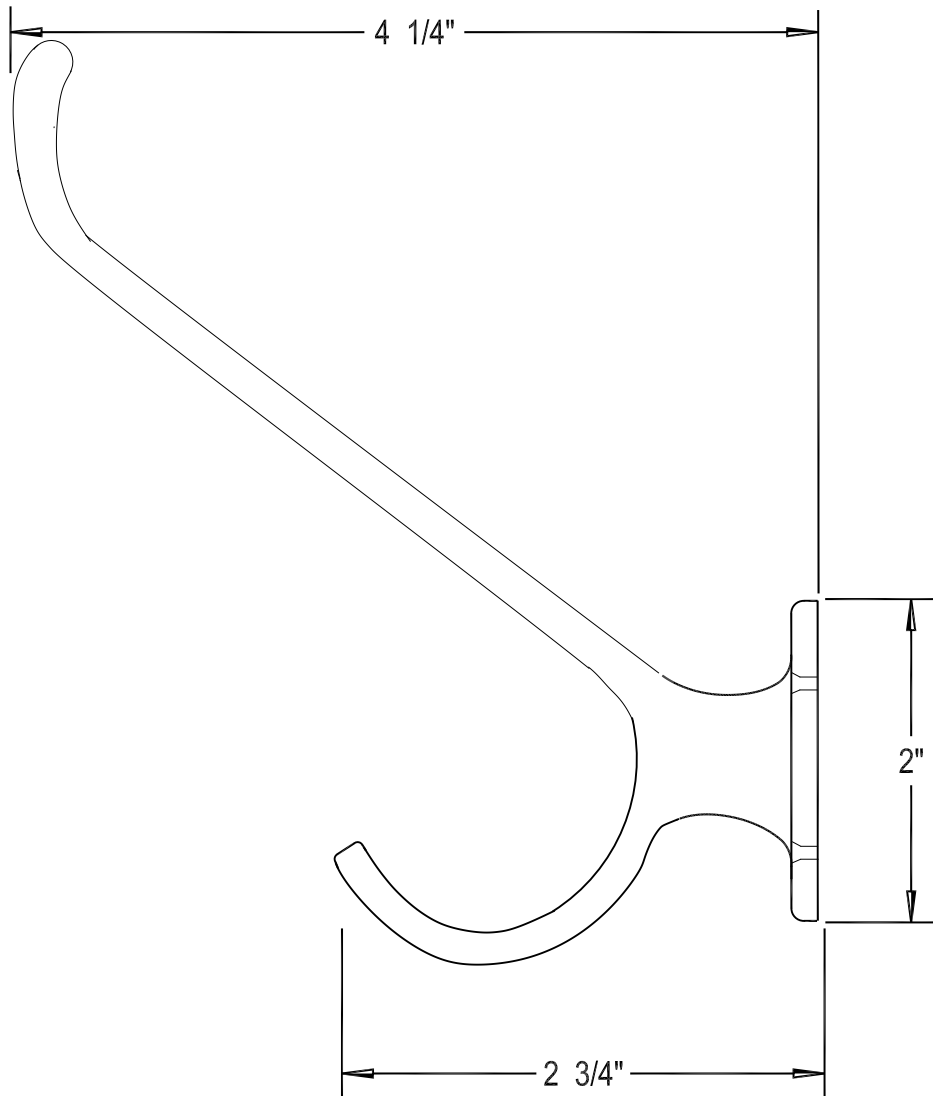

EMCO SPECIALTY PRODUCTS, INC

408 MIAMI AVE. KANSAS CITY, KS 66105 913-281-4555/FAX 913-281-4554

A10 HOOK

MATERIAL: ALUMINUM

COLOR: SILVER