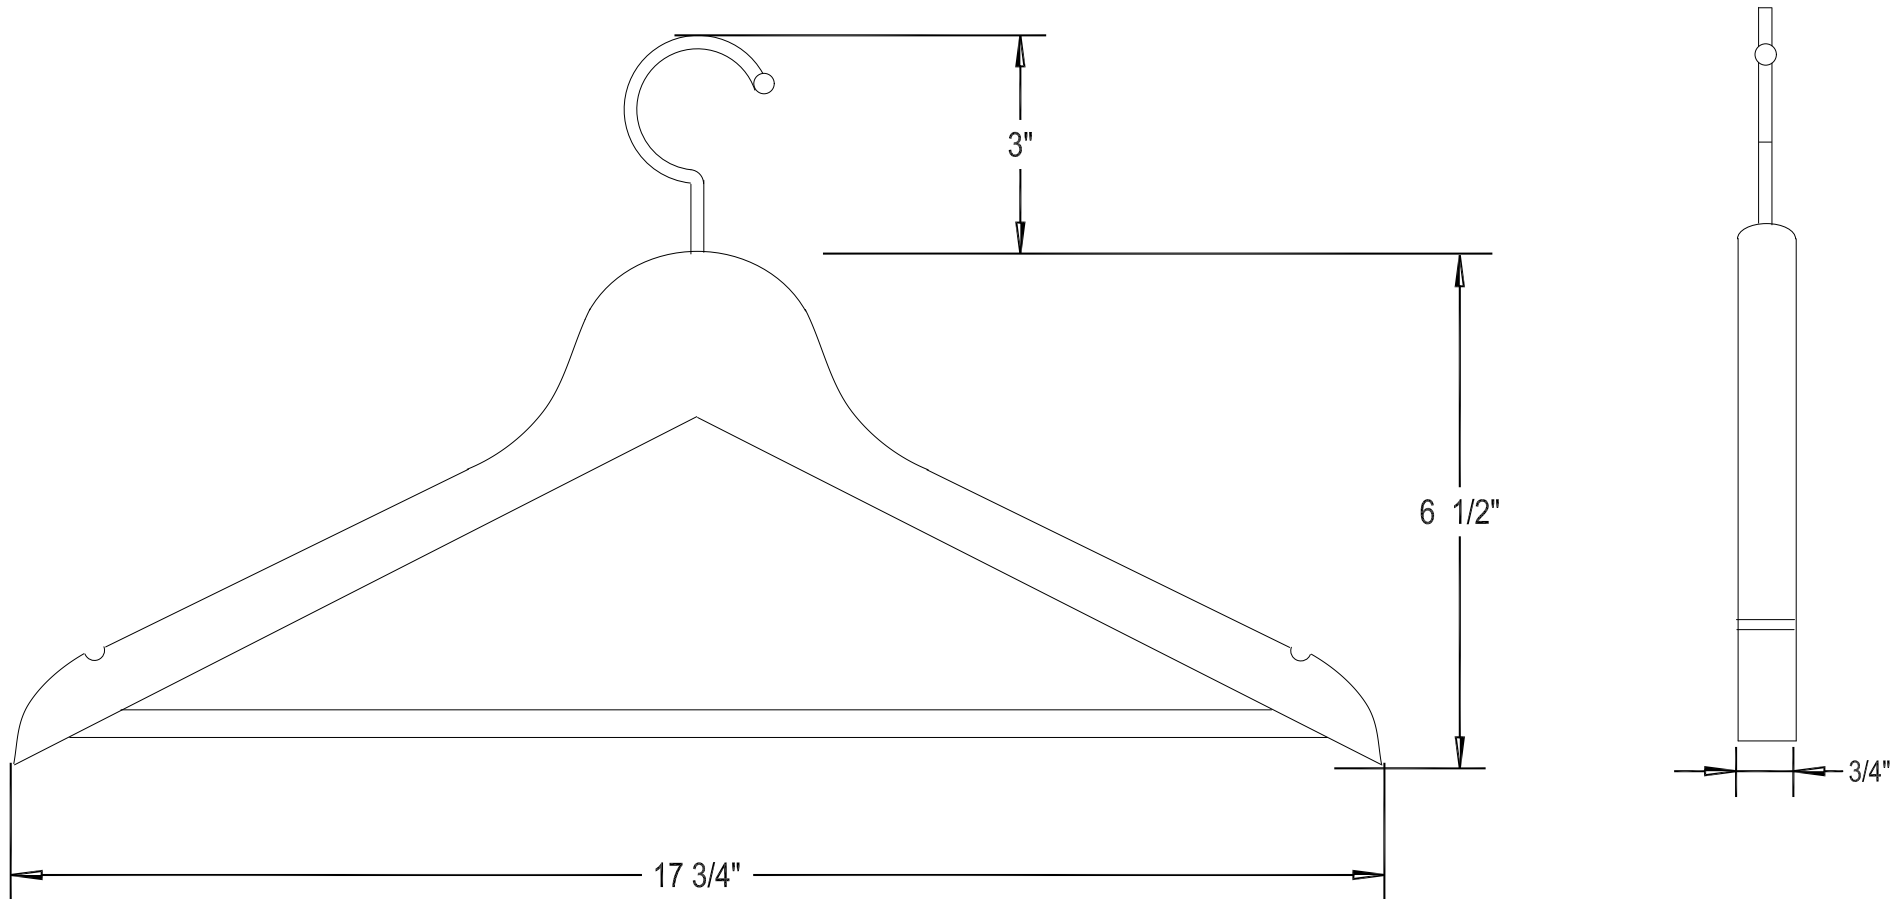

EMCO SPECIALTY PRODUCTS, INC

408 MIAMI AVE. KANSAS CITY, KS 66105 913-281-4555/FAX 913-281-4554

#15 OPEN HOOK HANGER

HANGER IS VARNISHED HARD WOOD.
THE HOOK IS HEAVY GAUGE PLATED STEEL.