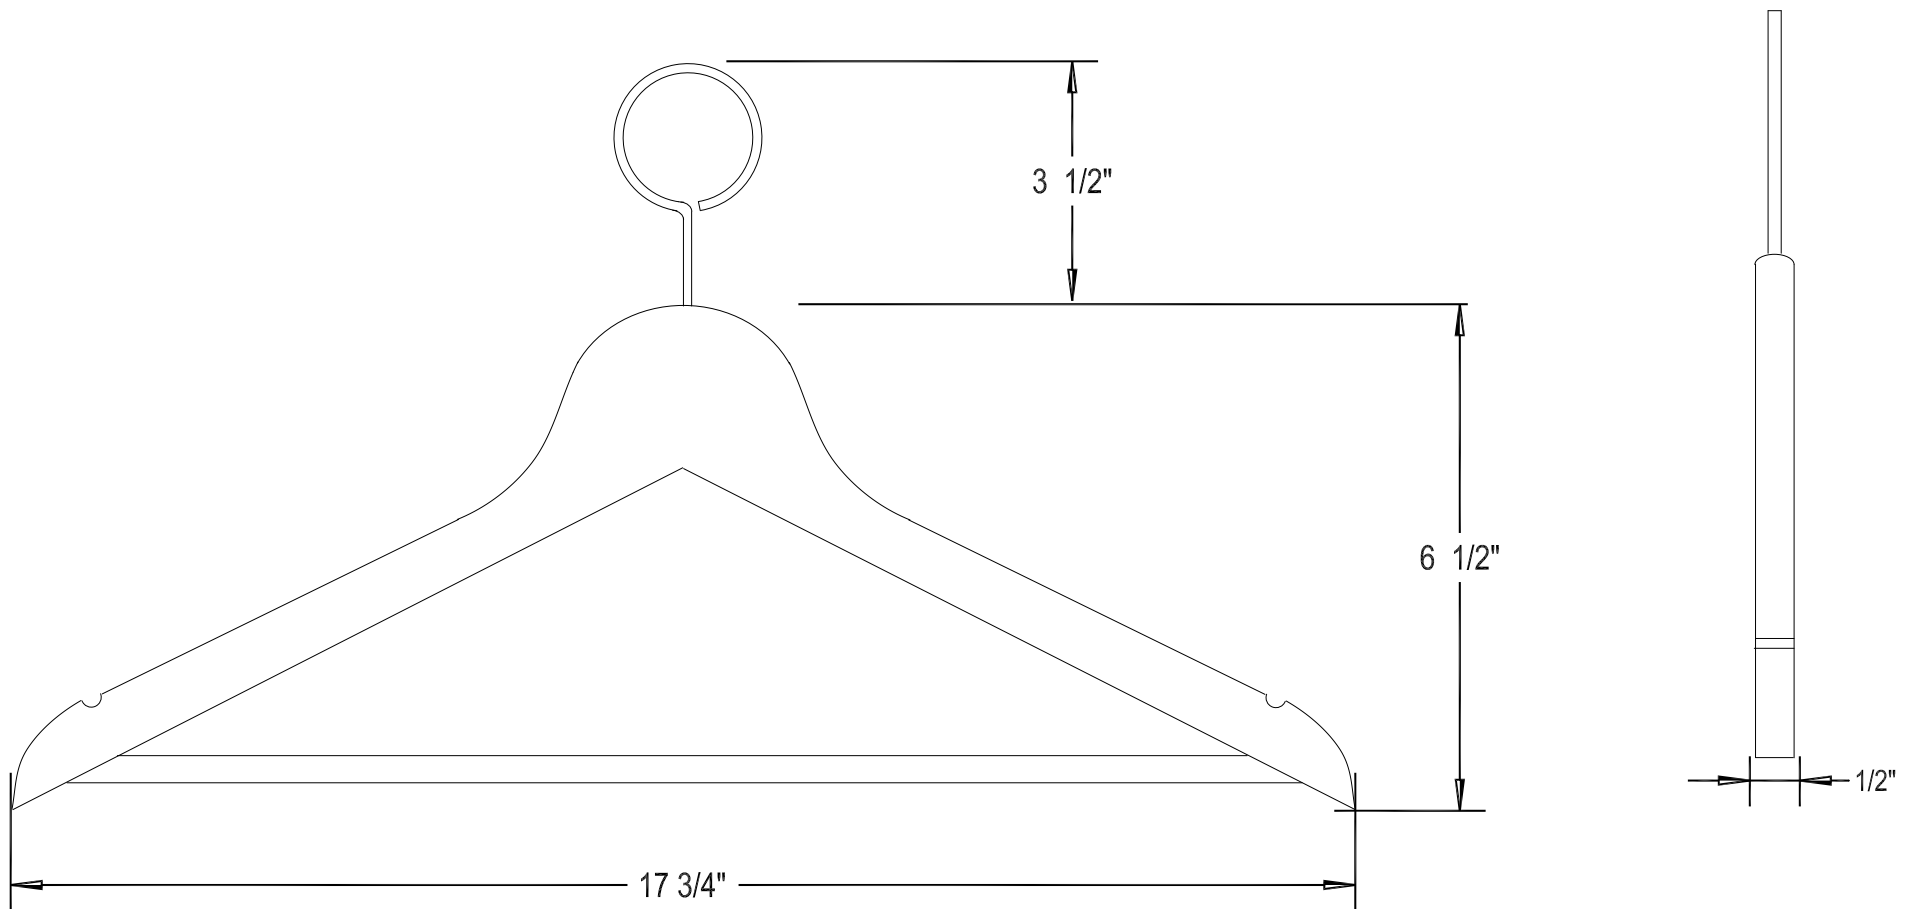

EMCO SPECIALTY PRODUCTS, INC

408 MIAMI AVE. KANSAS CITY, KS 66105 913-281-4555/FAX 913-281-4554

#15 CLOSED LOOP HANGER

HANGER IS VARNISHED HARD WOOD.
THE HOOK IS HEAVY GAUGE PLATED STEEL.