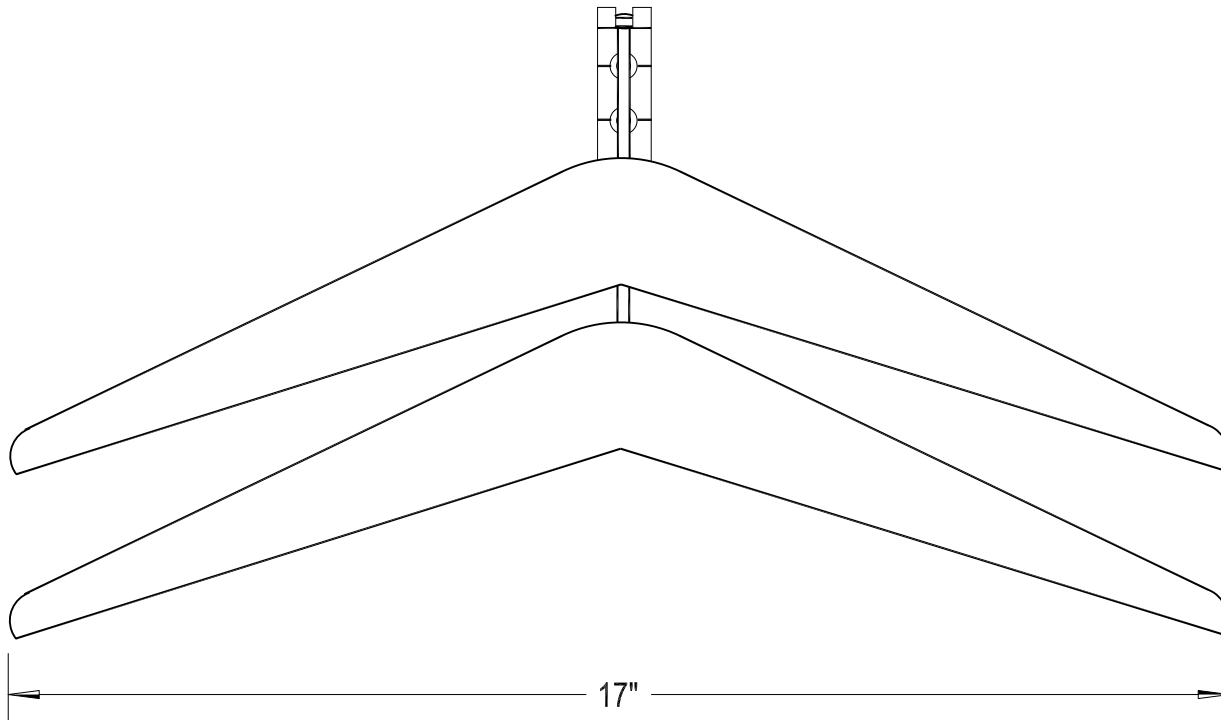

# 13Y10W

HOOK : SOLID ALUMINUM SILVER OR BLACK

HANGERS ARE SOLID WOOD: MEDIUM OAK  
LT OAK  
WALNUT