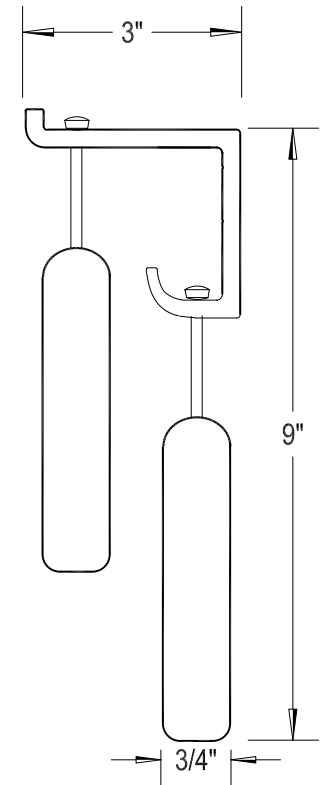

# 13Y10W

HOOK : SOLID ALUMINUM SILVER OR BLACK

HANGERS ARE SOLID WOOD: MEDIUM OAK  
LT OAK  
WALNUT