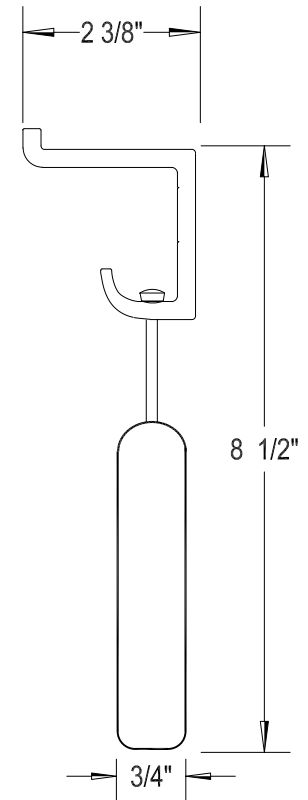

EMCO SPECIALTY PRODUCTS, INC

408 MIAMI AVE. KANSAS CITY, KS 66105 913-281-4555/FAX 913-281-4554

13D10

HOOK : SOLID ALUMINUM
HANGER: #11 PLASTIC BALL TOP
FINISH: HOOK IS SILVER
HANGER IS BLACK