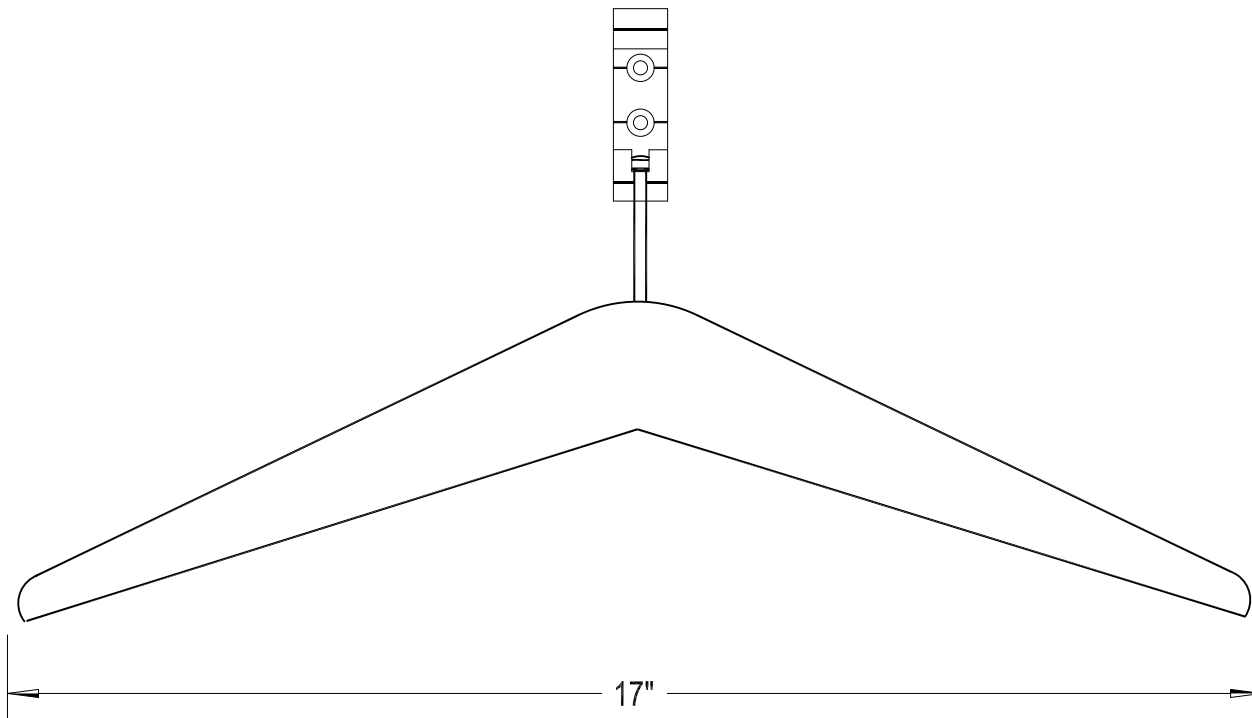

EMCO SPECIALTY PRODUCTS, INC

408 MIAMI AVE. KANSAS CITY, KS 66105 913-281-4555/FAX 913-281-4554

13D10

HOOK : SOLID ALUMINUM
HANGER: #11 PLASTIC BALL TOP
FINISH: HOOK IS SILVER
HANGER IS BLACK