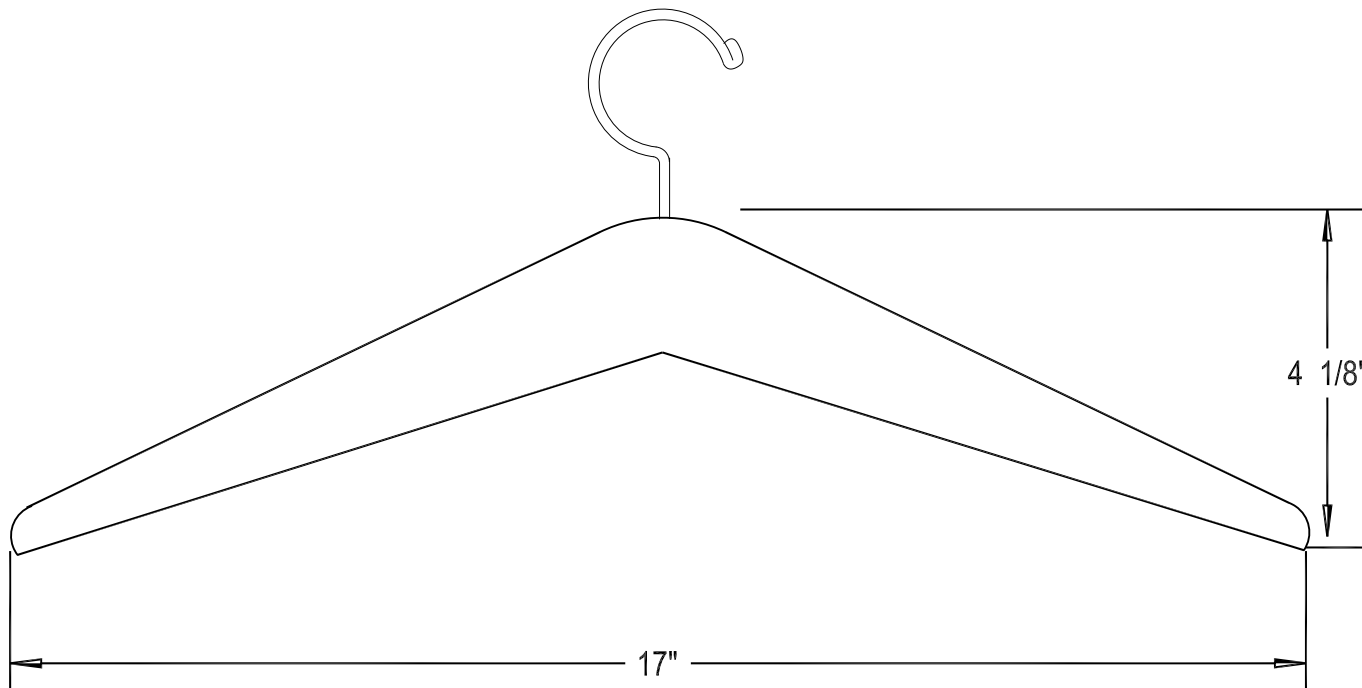

EMCO SPECIALTY PRODUCTS, INC

408 MIAMI AVE. KANSAS CITY, KS 66105 913-281-4555/FAX 913-281-4554

#13 OPEN HOOK HANGER

HANGER IS SOLID OAK OR WALNUT.
THE HOOK IS HEAVY GAUGE PLATED STEEL.

HANGER FINISH,
LIGHT OAK
MEDIUM OAK
WALNUT