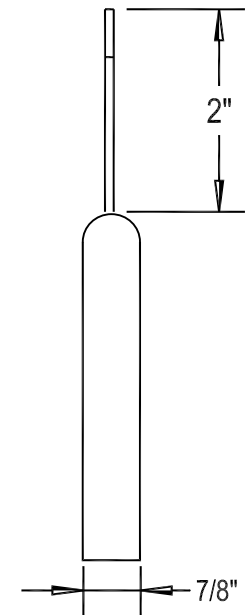

EMCO SPECIALTY PRODUCTS, INC

408 MIAMI AVE. KANSAS CITY, KS 66105 913-281-4555/FAX 913-281-4554

#13 OPEN HOOK HANGER

HANGER IS SOLID OAK OR WALNUT.
THE HOOK IS HEAVY GAUGE PLATED STEEL.

HANGER FINISH,
LIGHT OAK
MEDIUM OAK
WALNUT