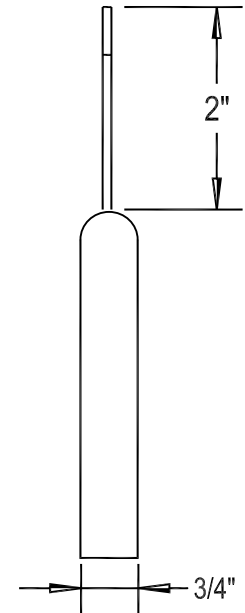

EMCO SPECIALTY PRODUCTS, INC

408 MIAMI AVE. KANSAS CITY, KS 66105 913-281-4555/FAX 913-281-4554

#11 OPEN HOOK HANGER

HANGER IS BLACK MOLDED PLASTIC.
THE HOOK IS HEAVY GAUGE PLATED STEEL.