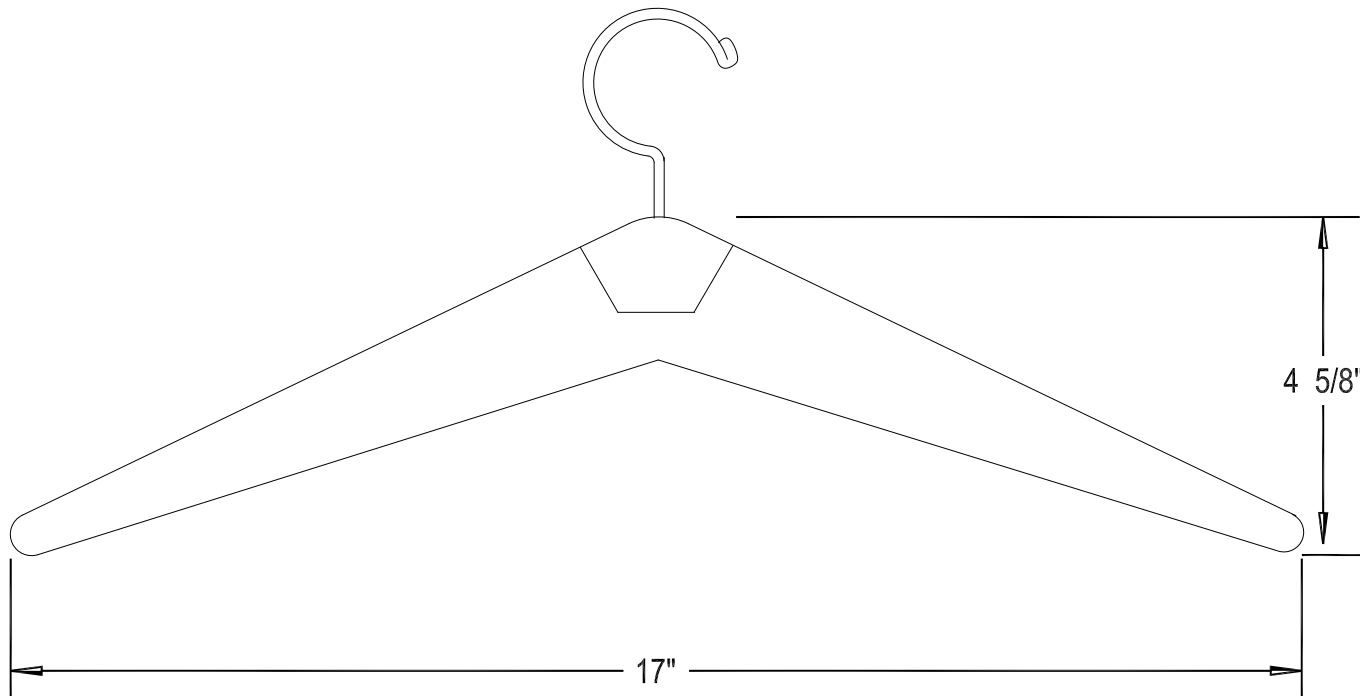

EMCO SPECIALTY PRODUCTS, INC

408 MIAMI AVE. KANSAS CITY, KS 66105 913-281-4555/FAX 913-281-4554

#11 OPEN HOOK HANGER

HANGER IS BLACK MOLDED PLASTIC.
THE HOOK IS HEAVY GAUGE PLATED STEEL.