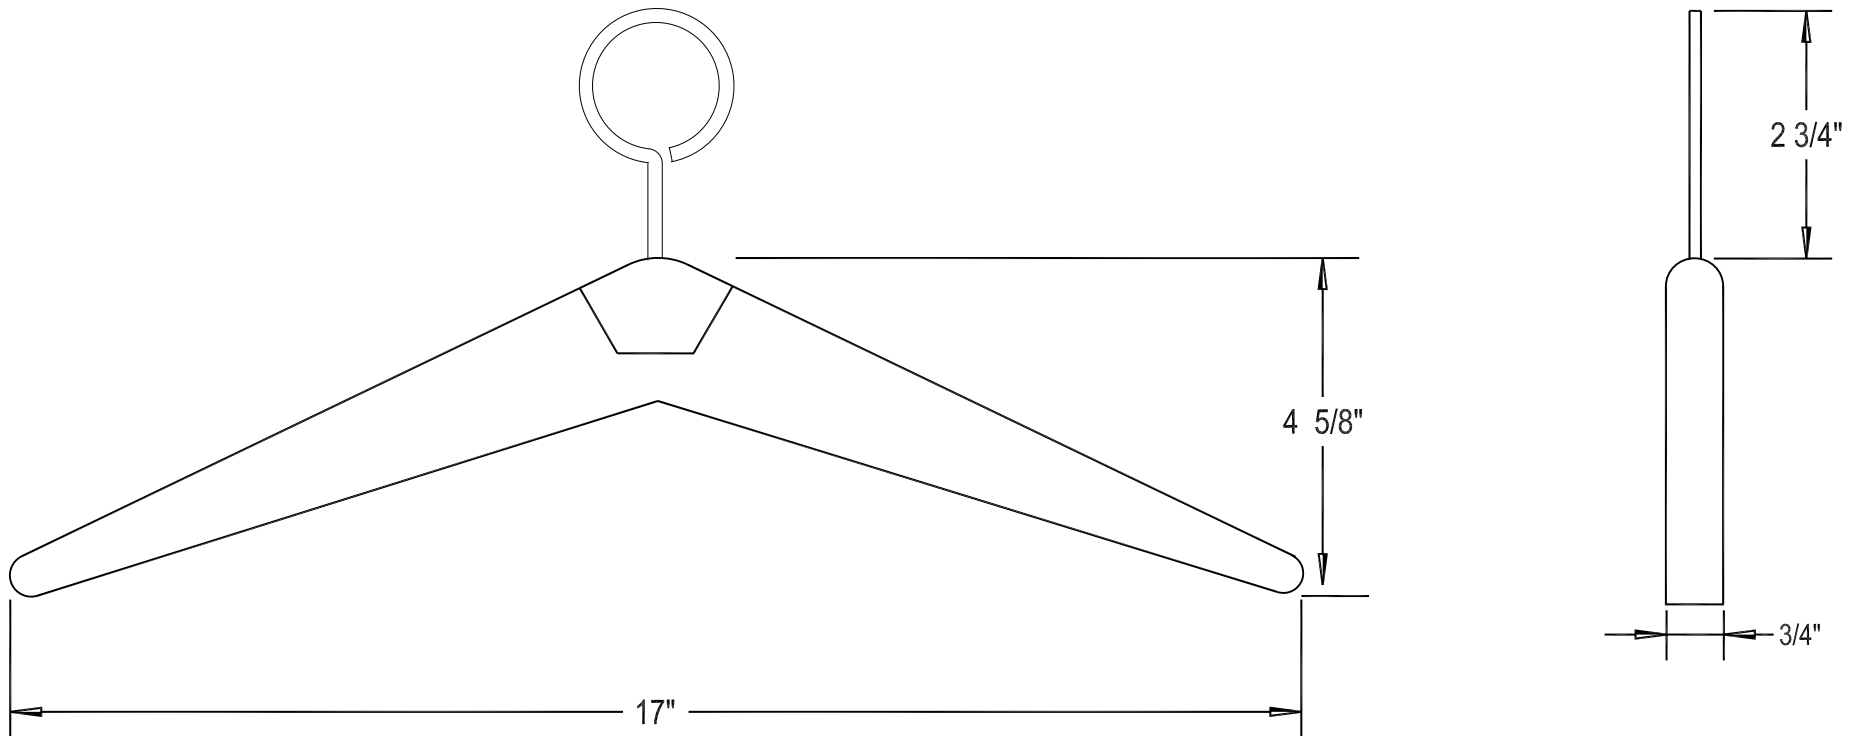

## #11 CLOSED LOOP HANGER

HANGER IS BLACK MOLDED PLASTIC.  
THE HOOK IS HEAVY GAUGE PLATED STEEL.