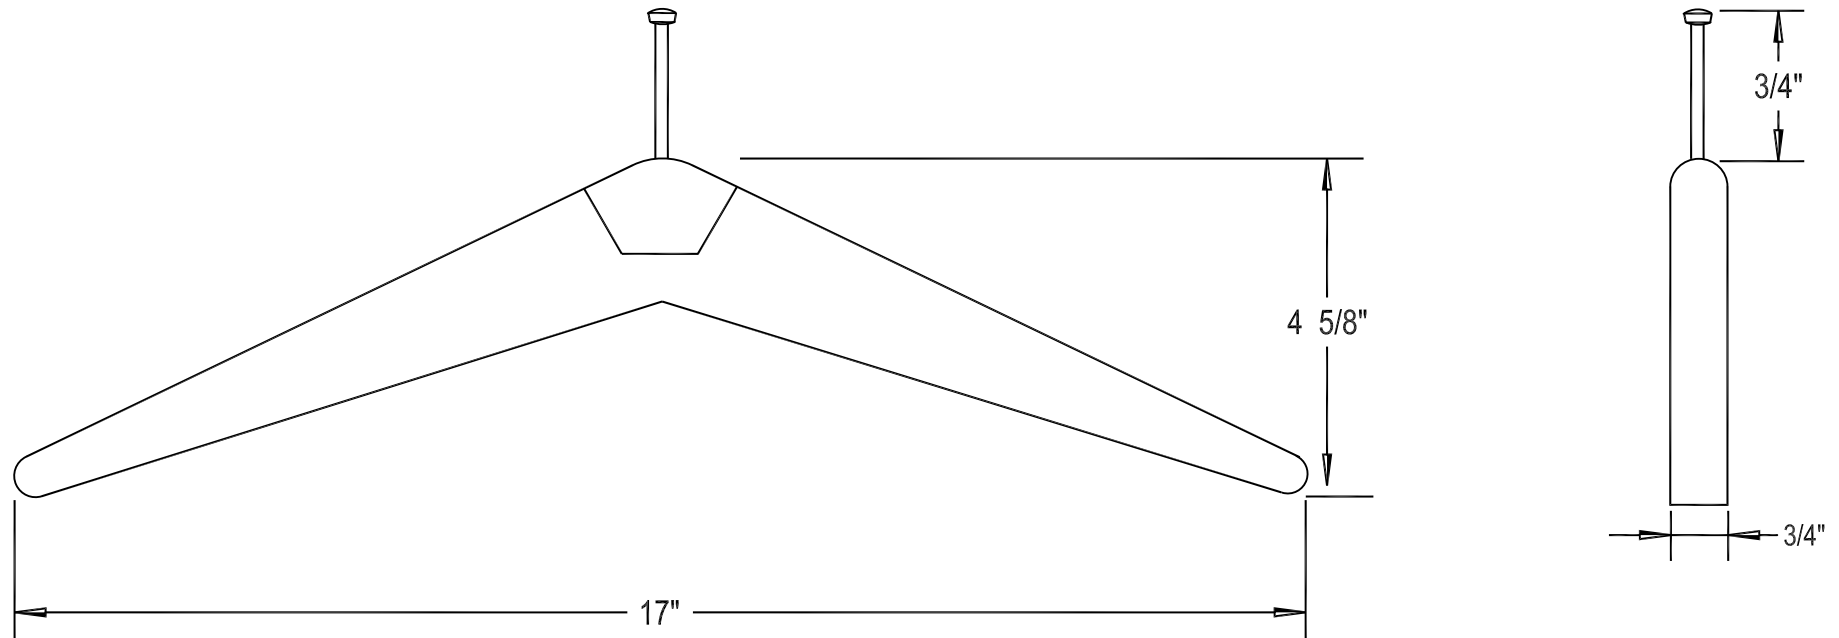

## #11 BALL TOP HANGER

HANGER IS BLACK MOLDED PLASTIC.  
THE HOOK IS HEAVY GAUGE PLATED STEEL.