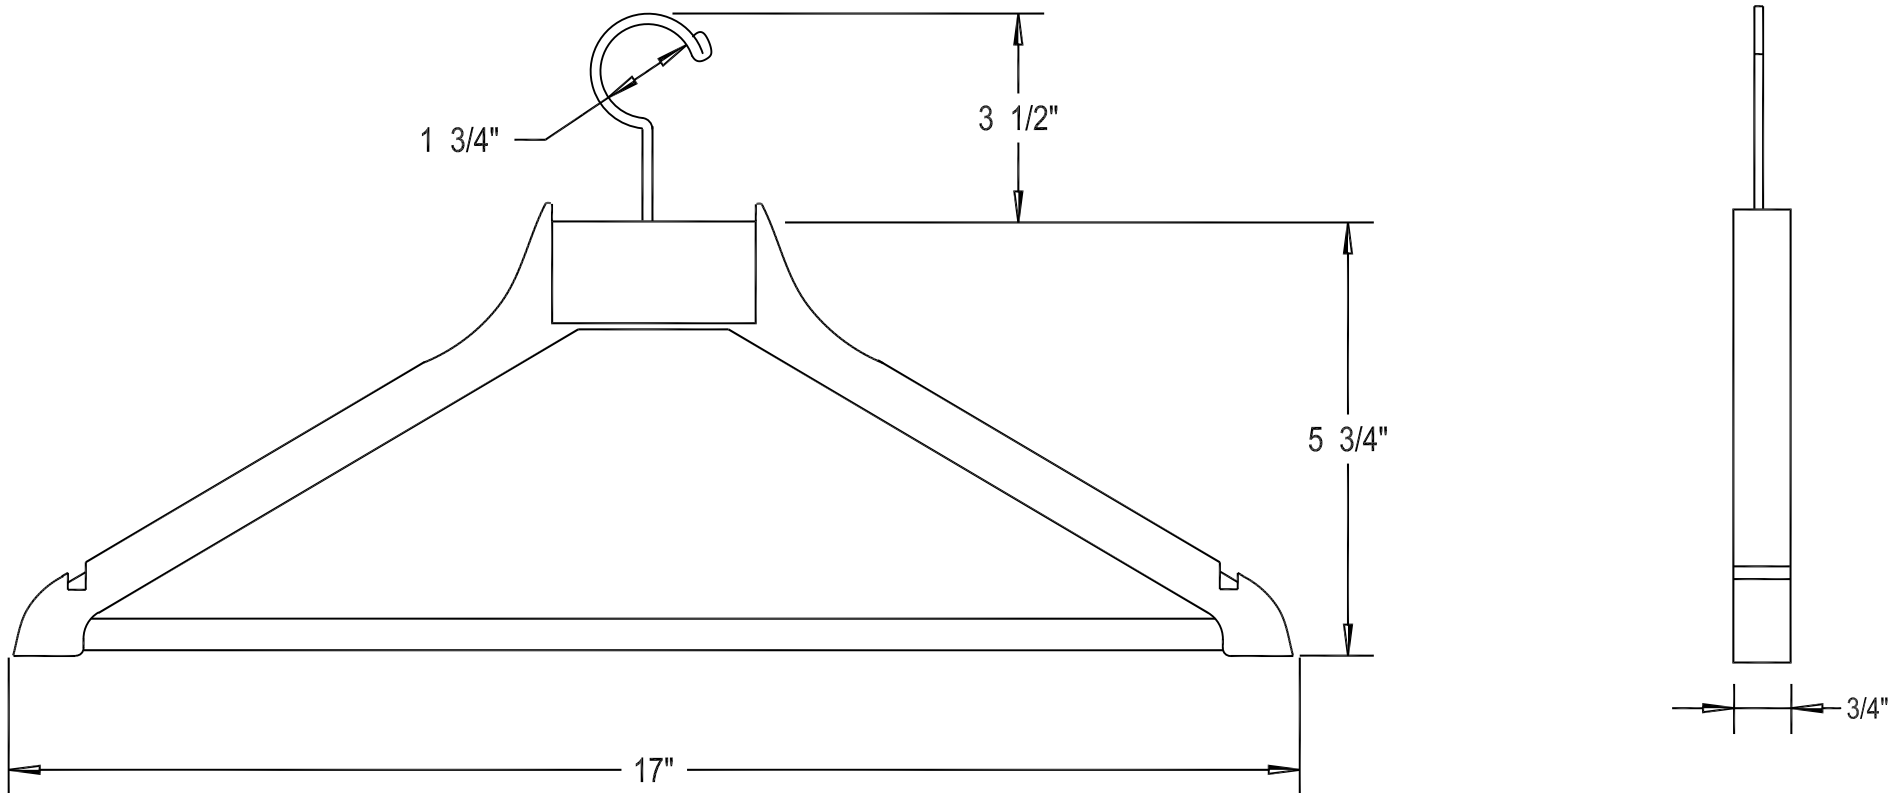

EMCO SPECIALTY PRODUCTS, INC

408 MIAMI AVE. KANSAS CITY, KS 66105 913-281-4555/FAX 913-281-4554

#10 OPEN HOOK HANGER

HANGER IS DARK BROWN MOLDED PLASTIC.
THE HOOK IS HEAVY GAUGE PLATED STEEL.